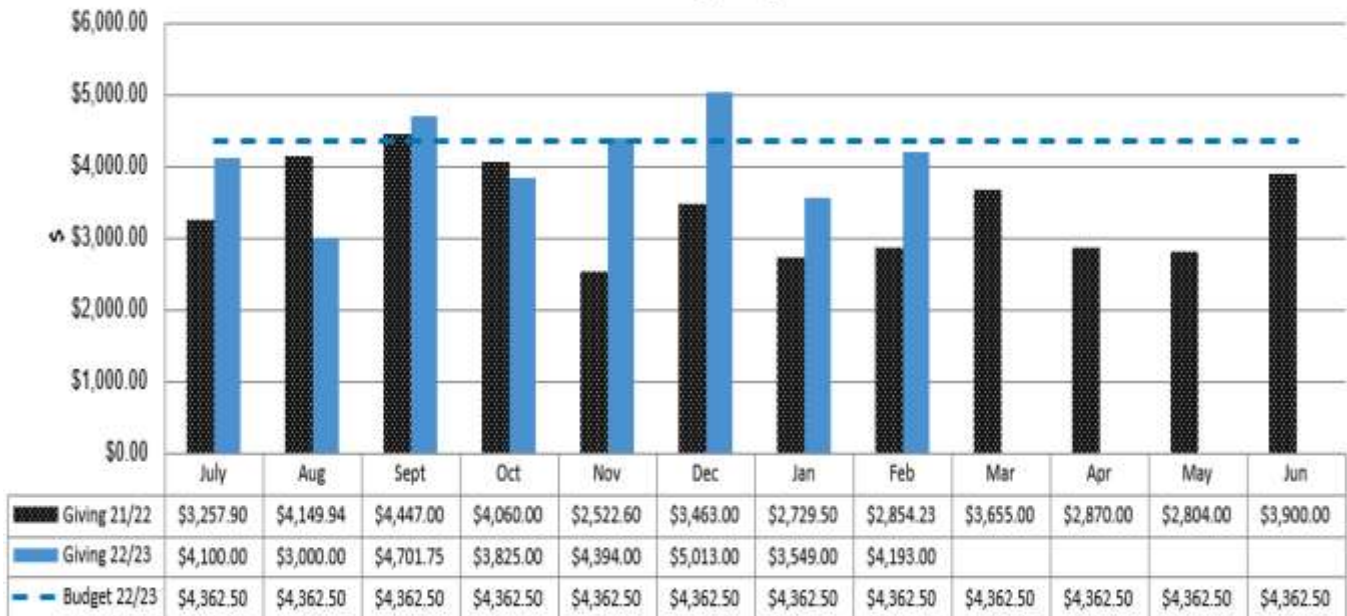

10AM 2022/23 giving trends

This chart shows our monthly giving over the past year compared with the previous year. Currently, we are a bit behind our target - we need to be giving $4,900 in total per month over the next 4 months to meet this. We've met our target in September, November and December. If we can increase our giving by 10% then this is very achievable - if you're giving $100 per month, could you spare an extra $10?

NEWS FROM SYNOD

The Synod Executive met on Thursday evening and heard some of the story from Hawkes Bay and Gisborne Parishes. They Synod has made a donation to Mangapapa, Wairoa and Napier parishes.

In Napier, the parish has been accommodating people and providing meals. They are also working with other social agencies.

In Wairoa, the rest home was evacuated to the Church hall where the parish made them welcome. Eventually the rest home residents were helicoptered out – dementia to Hastings, the rest to Rotorua. During the time the people from the rest home were cared for at the church, they attended a worship service and had fellowship with the congregation.

Napier and Wairoa commented that the hardest thing was NO WATER.