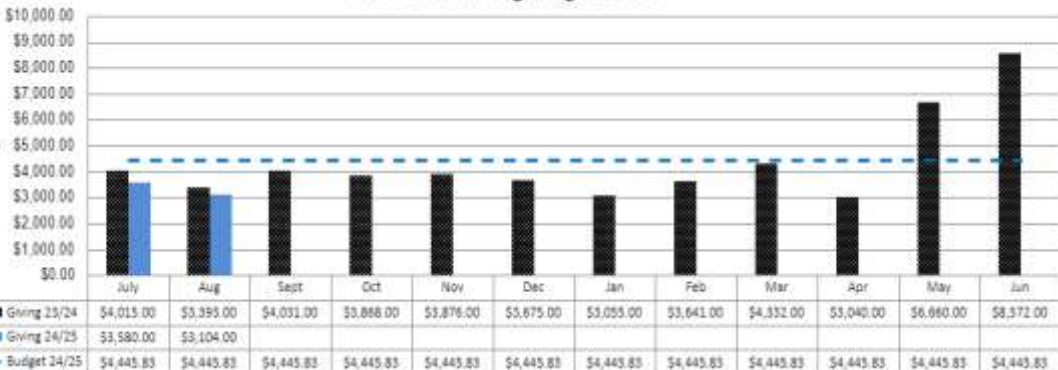

10AM 2024/25 Giving Trends

Our congregational giving is tracking well below our budgeted total for this financial year. This is a concern, and something that we need to address early. If you're not currently on the stewardship giving programme but would like to join, or have any questions, please speak with Hugh or Joy. Thank you to Fabie for organising our successful recent film fundraiser, and to all those who supported this event.

10AM 2024/25 giving trends